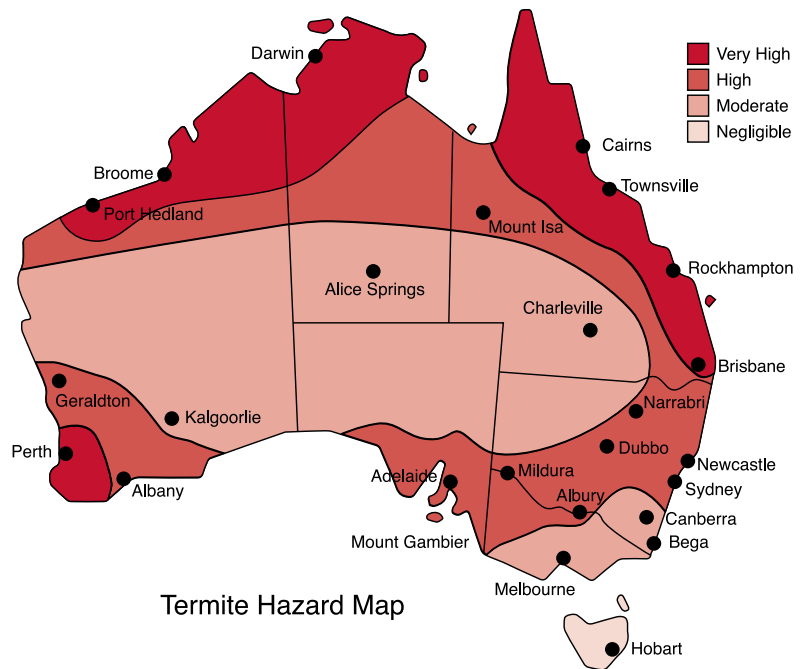

## Termite Issues in Australia

Termites are a highly destructive pest and a major cause of economic damage to homes around Australia. One in three homes in Australia has been affected by termite damage. There are hundreds of termite species around Australia, although only a small number of these species are responsible for structural damage to our homes.

Although the coastal belt and northern parts of Australia are generally regarded as the highest-risk areas for subterranean termite infestation, economically significant species, which damage timber, are found throughout mainland Australia. In reality, any structure containing wood is at risk of subterranean termite infestation whether in the city, suburbs or country, unless protective measures are taken.