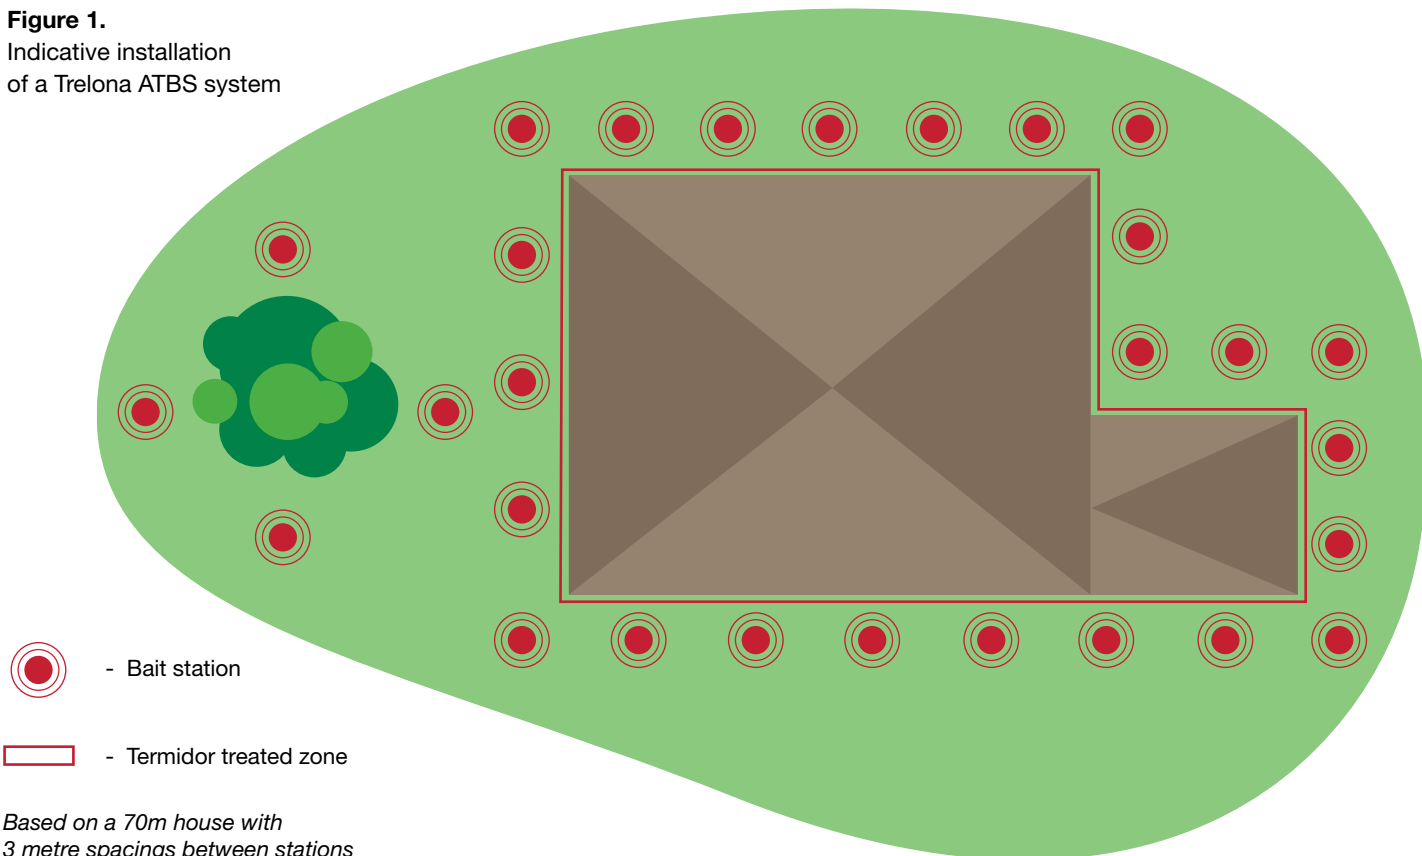

Combined protection - unmatched peace of mind

The unique advantage of Trelona ATBS is that it can be used in combination with Termidor Residual termiticide and insecticide and Termidor HE high-efficiency termiticide.

Termidor has been the most trusted name in termite control since 2002 and has been the benchmark for termiticides in the Australian market. This trusted technology can now be combined with the most advanced baiting system available.

Due to termite risk or construction design, a combined treatment may provide the most adequate and thorough protection for your home (Figure 1). Where required or in instances where additional “peace of mind” is desired, your pest management professional may design a treatment plan combining the power of these two trusted technologies.

Figure 1.

Indicative installation
of a Trelona ATBS system

Trelona® ATBS

Advance® Termite Bait System